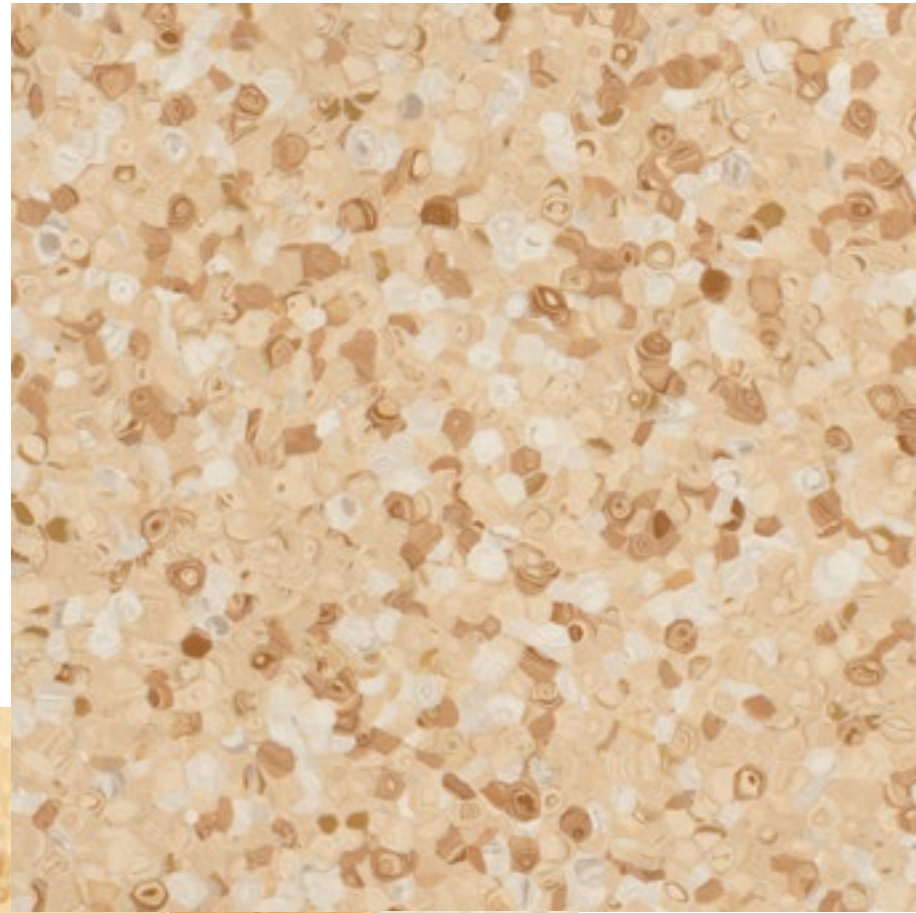

FORTIS WILD
DROMEDARY