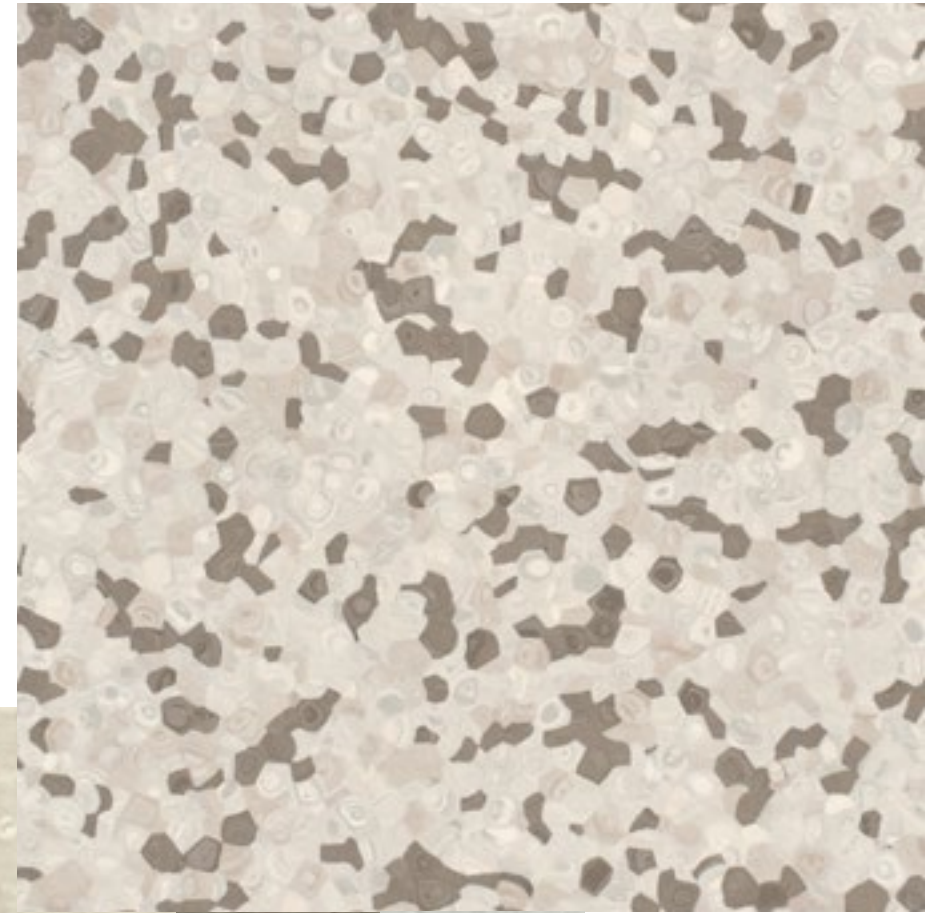

FORTIS WILD
MONGOOSE

Fortis Silver   *Fortis Mocca*   *Fortis Bone*