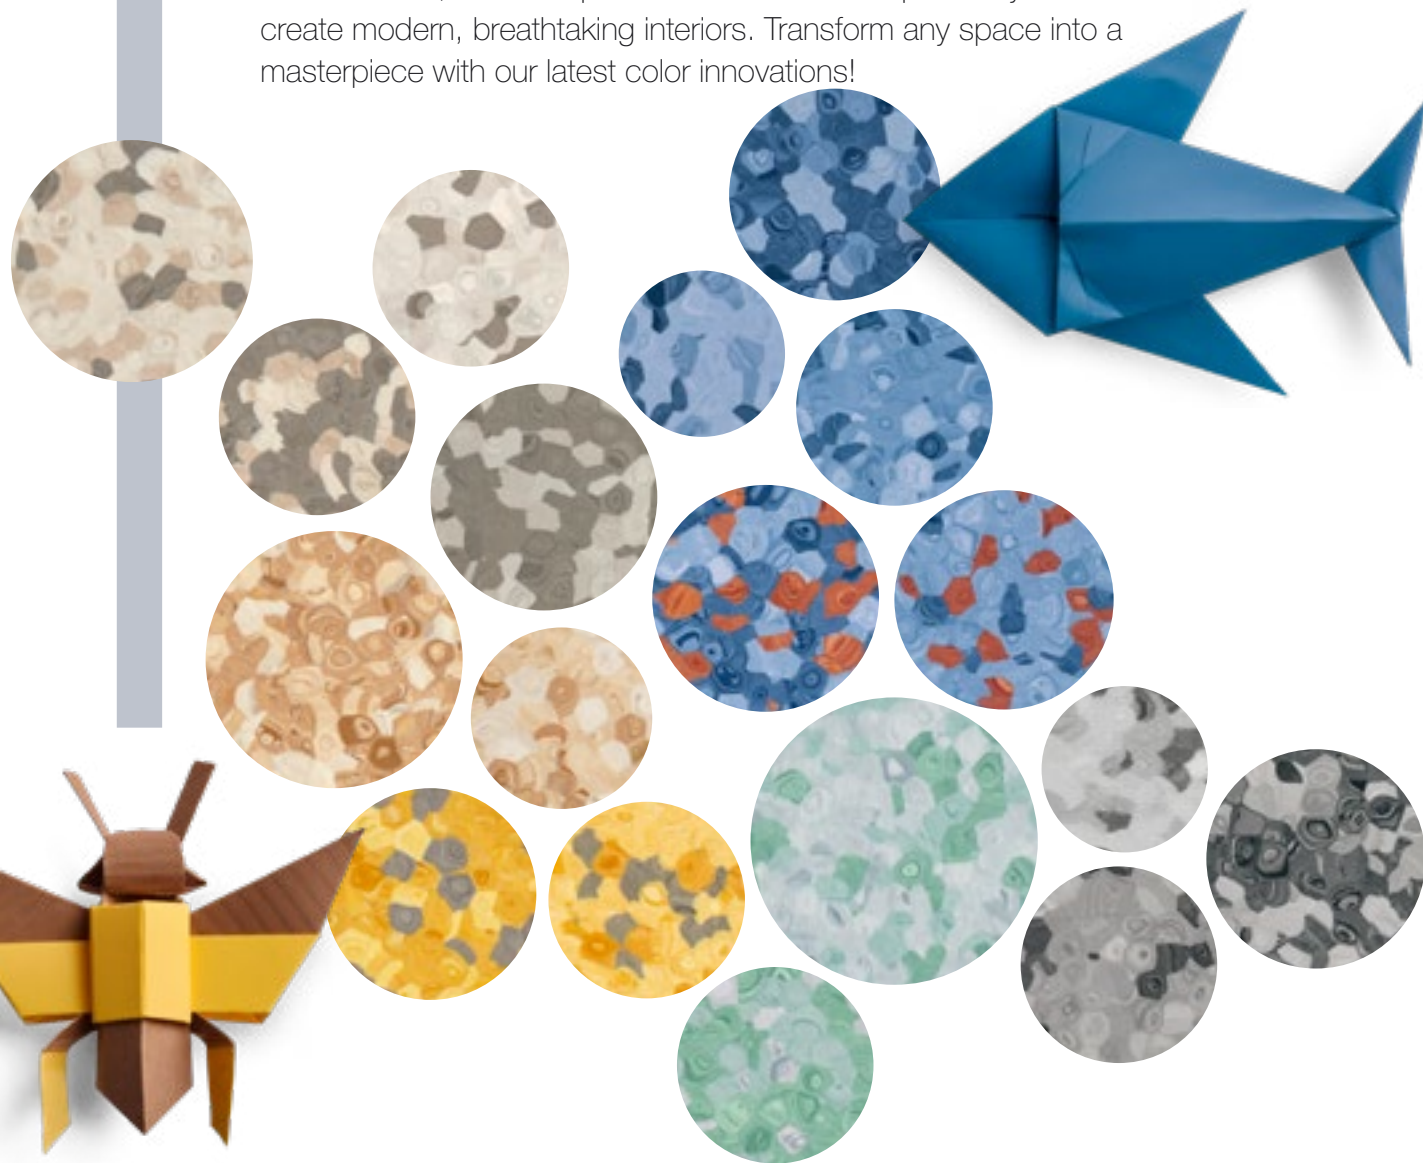

GRABO

FORTIS WILD

SILVER KNIGHT

HIGH PERFORMANCE, NON-DIRECTIONAL HOMOGENEOUS
FLOOR COVERING WITH SILVER KNIGHT SURFACE

GRABO

FORTIS WILD

SILVER KNIGHT

We are thrilled to unveil to our partners the stunning new colors of one of our most beloved products, the Fortis Wild Silver Knight! These vibrant new shades perfectly complement the exquisite designs of our Fortis and Triumph Silver Knight homogeneous floorings. Whether you're looking to add decorative accents, stylish borders, or simply play with bold color combinations, the fresh palette of Fortis Wild empowers you to create modern, breathtaking interiors. Transform any space into a masterpiece with our latest color innovations!