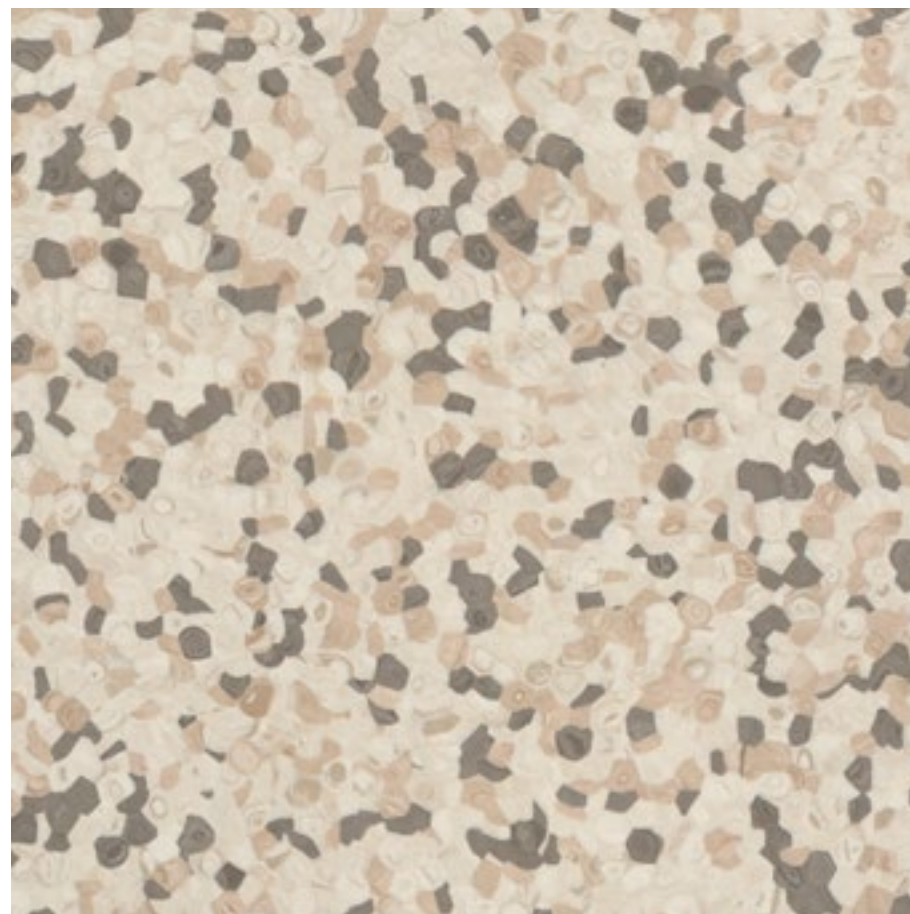

FORTIS WILD
ALPACA
+
FORTIS
CAMEL

FORTIS WILD
ALPACA